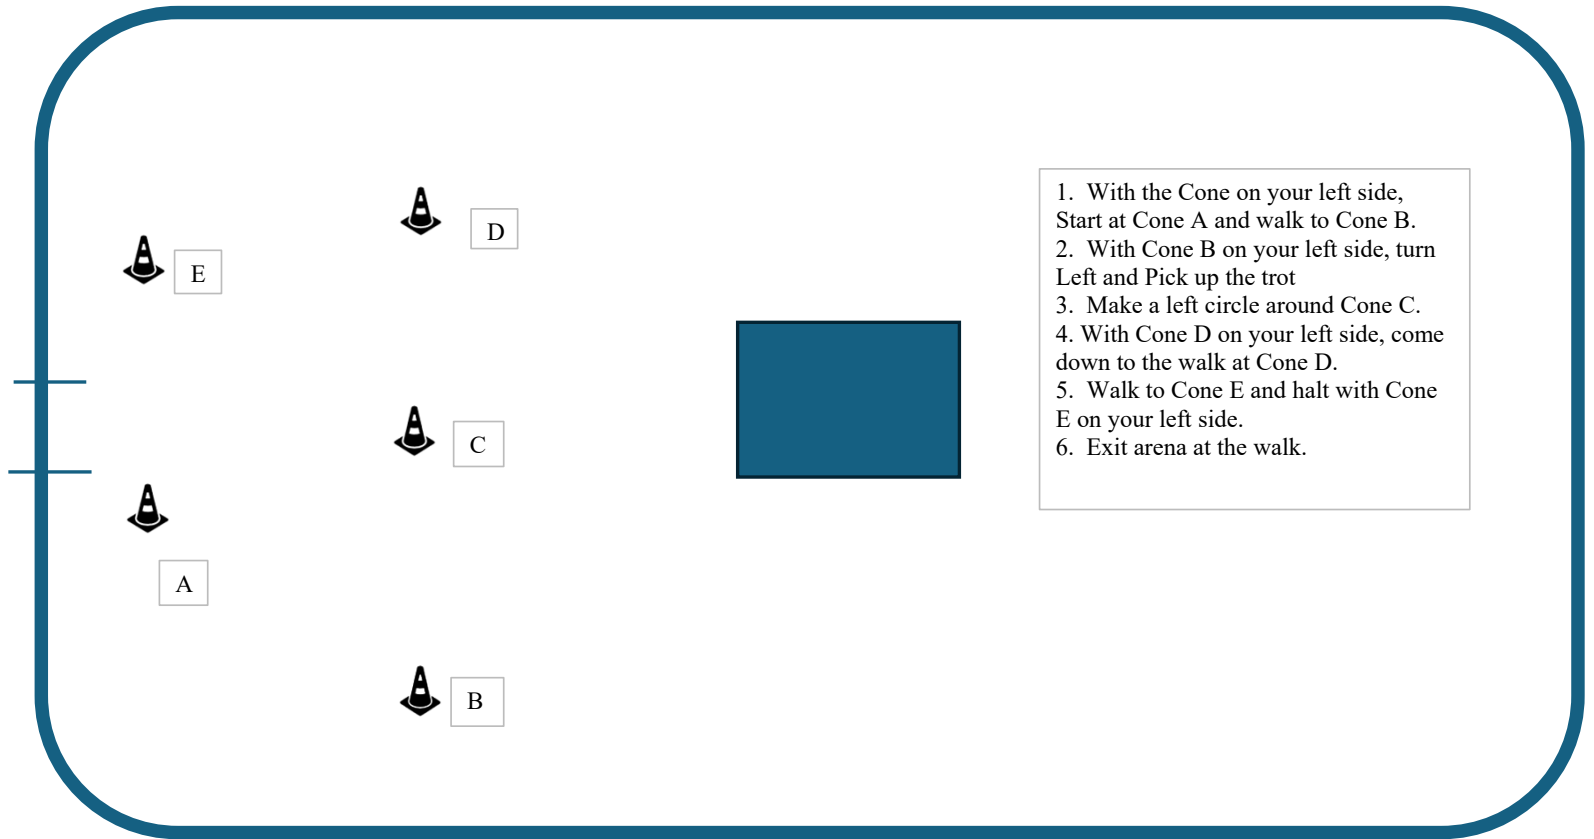

2025 OAHA ANNUAL ARABIAN SHOW  
ACADEMY W/T PATTERN CLASS 226A

1. With the Cone on your left side, Start at Cone A and walk to Cone B.
2. With Cone B on your left side, turn Left and Pick up the trot
3. Make a left circle around Cone C.
4. With Cone D on your left side, come down to the walk at Cone D.
5. Walk to Cone E and halt with Cone E on your left side.
6. Exit arena at the walk.